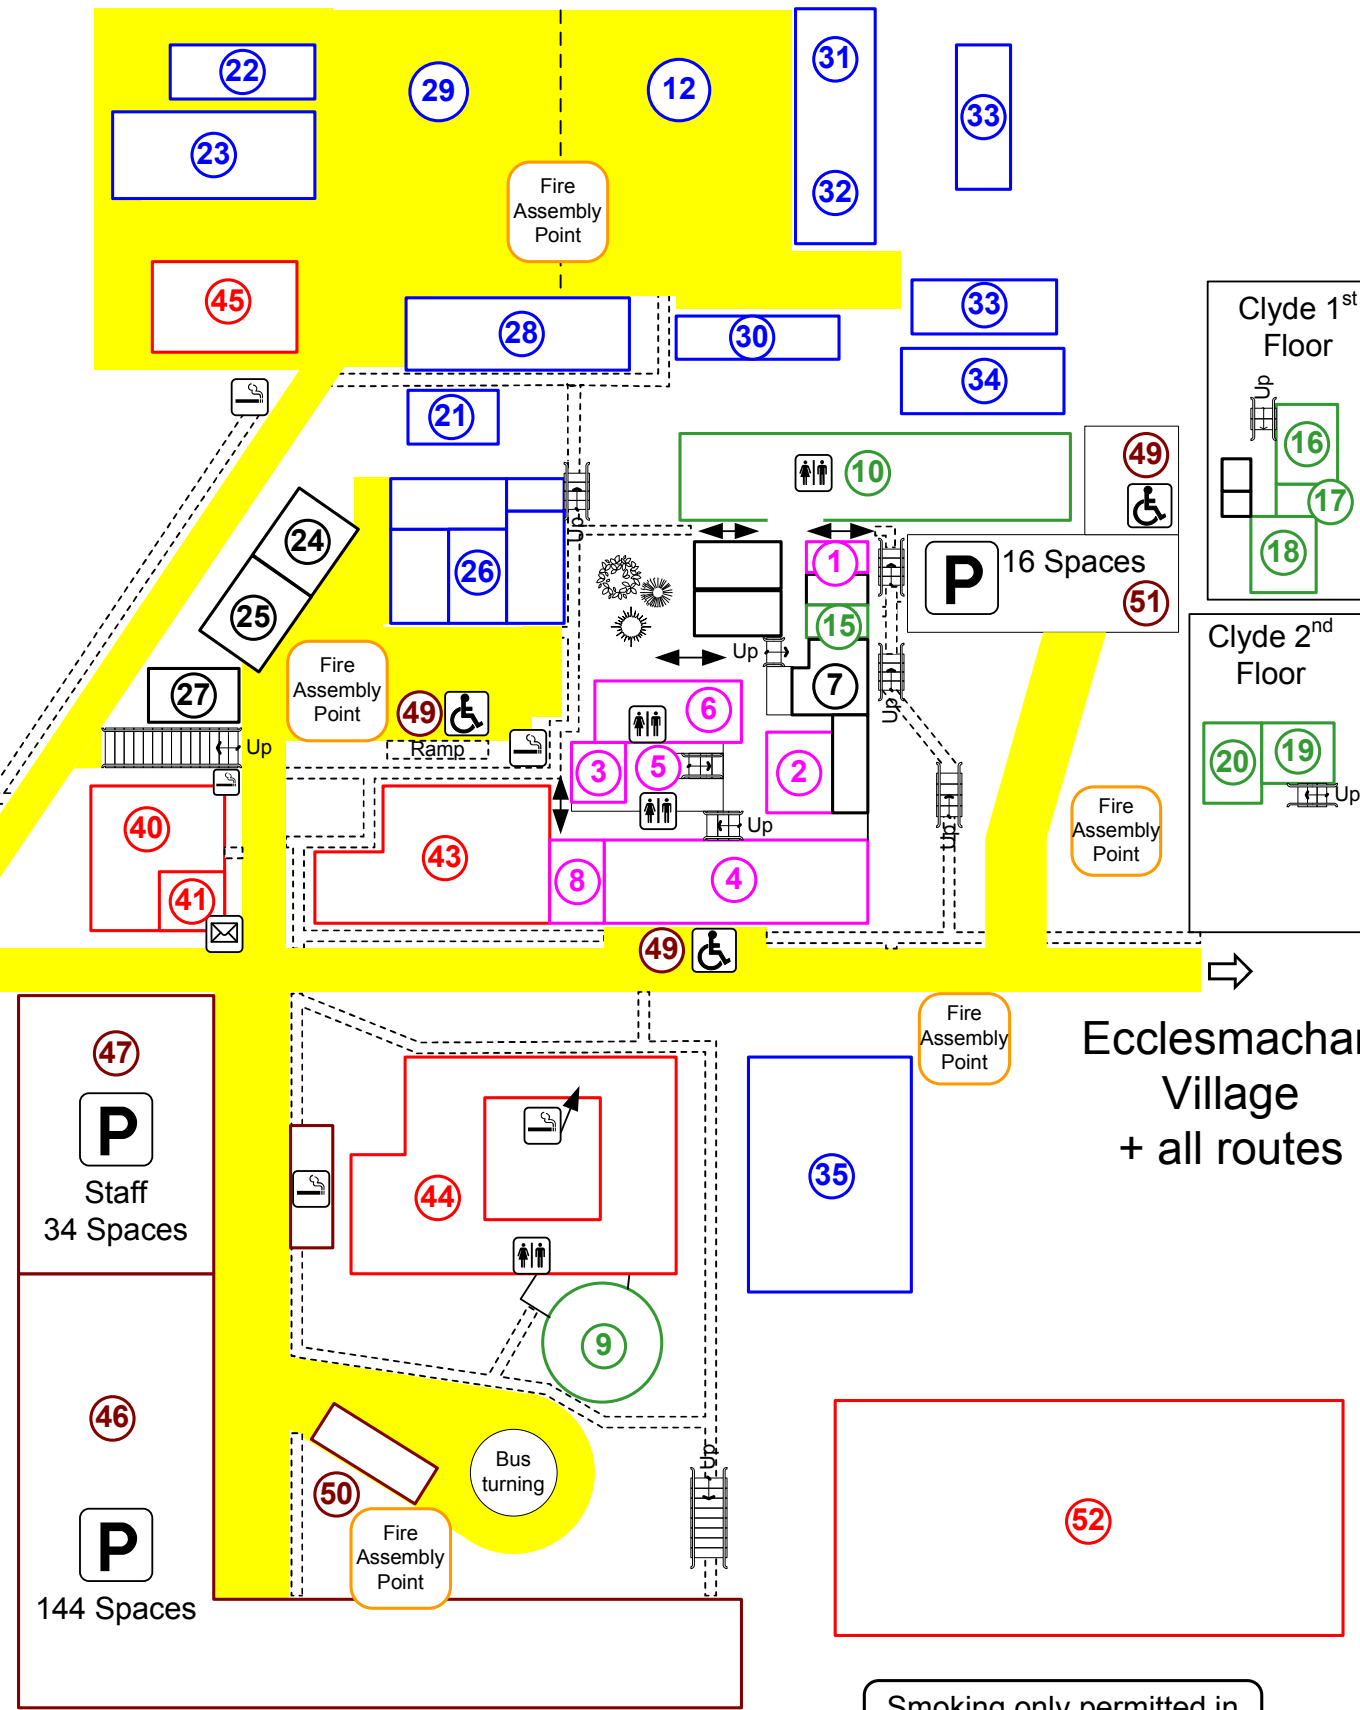

Oatridge College Main Campus

Oatridge College
Ecclesmachan
Broxburn
West Lothian
EH52 6NH

Tel: (01506) 864800
Fax: (01506) 853373
Web: www.oatridge.ac.uk

Accommodation:
Day ..... (01506) 864804
Eve. & W'end: 07887 660 552

Farm: (01506) 864805
Golf Course: (01506) 859636
Scottish National Equestrian Centre . (01506) 865714
Short Course Enquiries ..... (01506) 864807
Suntrap: ..... (0131) 339 7283

Oatridge Farm
Animal Care Unit
Scottish National Equestrian Centre

Ecclesmachan
Village
+ all routes

Locations A-Z

9. Arran Room
5. Binny Bistro (down stairs)
35. Bowling Green
50. Bus Parking, Pick-up Points
  Car Parking
46. Main
47. Staff
48. Self-catering Residences
49. Disabled
51. Reception
43. Clyde Hostel
10. Classrooms 1.1 to 1.8 (ground floor)
10. Classrooms 2.1 to 2.8 (first floor)
16. Classroom 3.3
15. Classroom 3.2
17. Classroom 3.4
19. Classroom 3.6
20. Classroom 3.7
18. Classroom 3.5 (Computer Room)
3. Coffee Bar
6. Common Room & Bar
10. Computer Room (1.6)
10. Conference Suite
36. Cromarty Hostel
23. Engineering Bays 1A, 1B, 2A, 2B
23. Engineering Class
24. Estate Maintenance Shed
30. Estate Storage Shed & Workshop
23. Fabrication Workshop
29. Forklift Training
44. Forth Hostel
34. Glasshouse
31. Greenkeeping Workshop
28. Horticulture Machinery Workshop
33. Horticulture Polytunnel
26. Landscaping Workshop, Bays 1, 2 & 3
17. Learning Support
39. Lorn Hostel
32. Machinery Repair Workshop
22. Machinery Storage
38. Moray Hostel
24. Plant ID Area
30. Potting Shed
25. Property Maintenance Unit
1. Reception
27. Recycling Area
41. Residential Office
4. Resource Centre
23. Shoeing Forge
23. Small Forge
37. Solway Hostel
52. Sports Field
45. Sports Hall
42. Staff Accommodation
7. Staff Room
2. Student Services
8. Student Association Office
40. Tay Hostel
- Toilets
12. Tractor Training
28. Training Workshop (Sprayers & Chainsaws)
21. Wash Bay
23. Welding Workshop

Local Information

Visit Scotland
www.visitscotland.co.uk

Taxi (01506) 444444

Bus (First Bus)
08708 72 72 71

Train (National Rail Enquiries)
08457 48 49 50
www.networkrail.co.uk/

Airport (Edinburgh)
0870 040 0007

Nearest Cash machine
Uphall – Co-Op store

Hospital (A&E)
St John's Hospital,
Howden Road West
Livingston, West Lothian
EH54 6PP

Smoking only permitted in designated areas

Entrance/Exit

No Parking