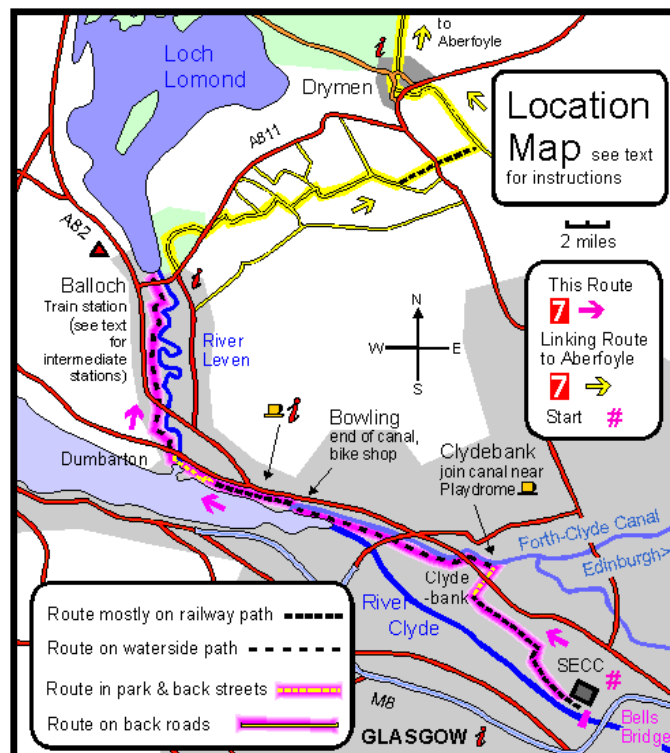

## SPONSORED CYCLE - SATURDAY 20<sup>th</sup> MARCH 2010

**George Whyte (Certificate Landbased Studies) is going to be doing a Sponsored Cycle in aid of the Oatridge College Animal Care Student's Trip to Africa.**

**Would you like to join him on his Cycle from Glasgow to Loch Lomond (black dashes on pink background on map below)?**

If you would like to join George on this Cycle or would like Sponsor him, please either speak with him or email him at: